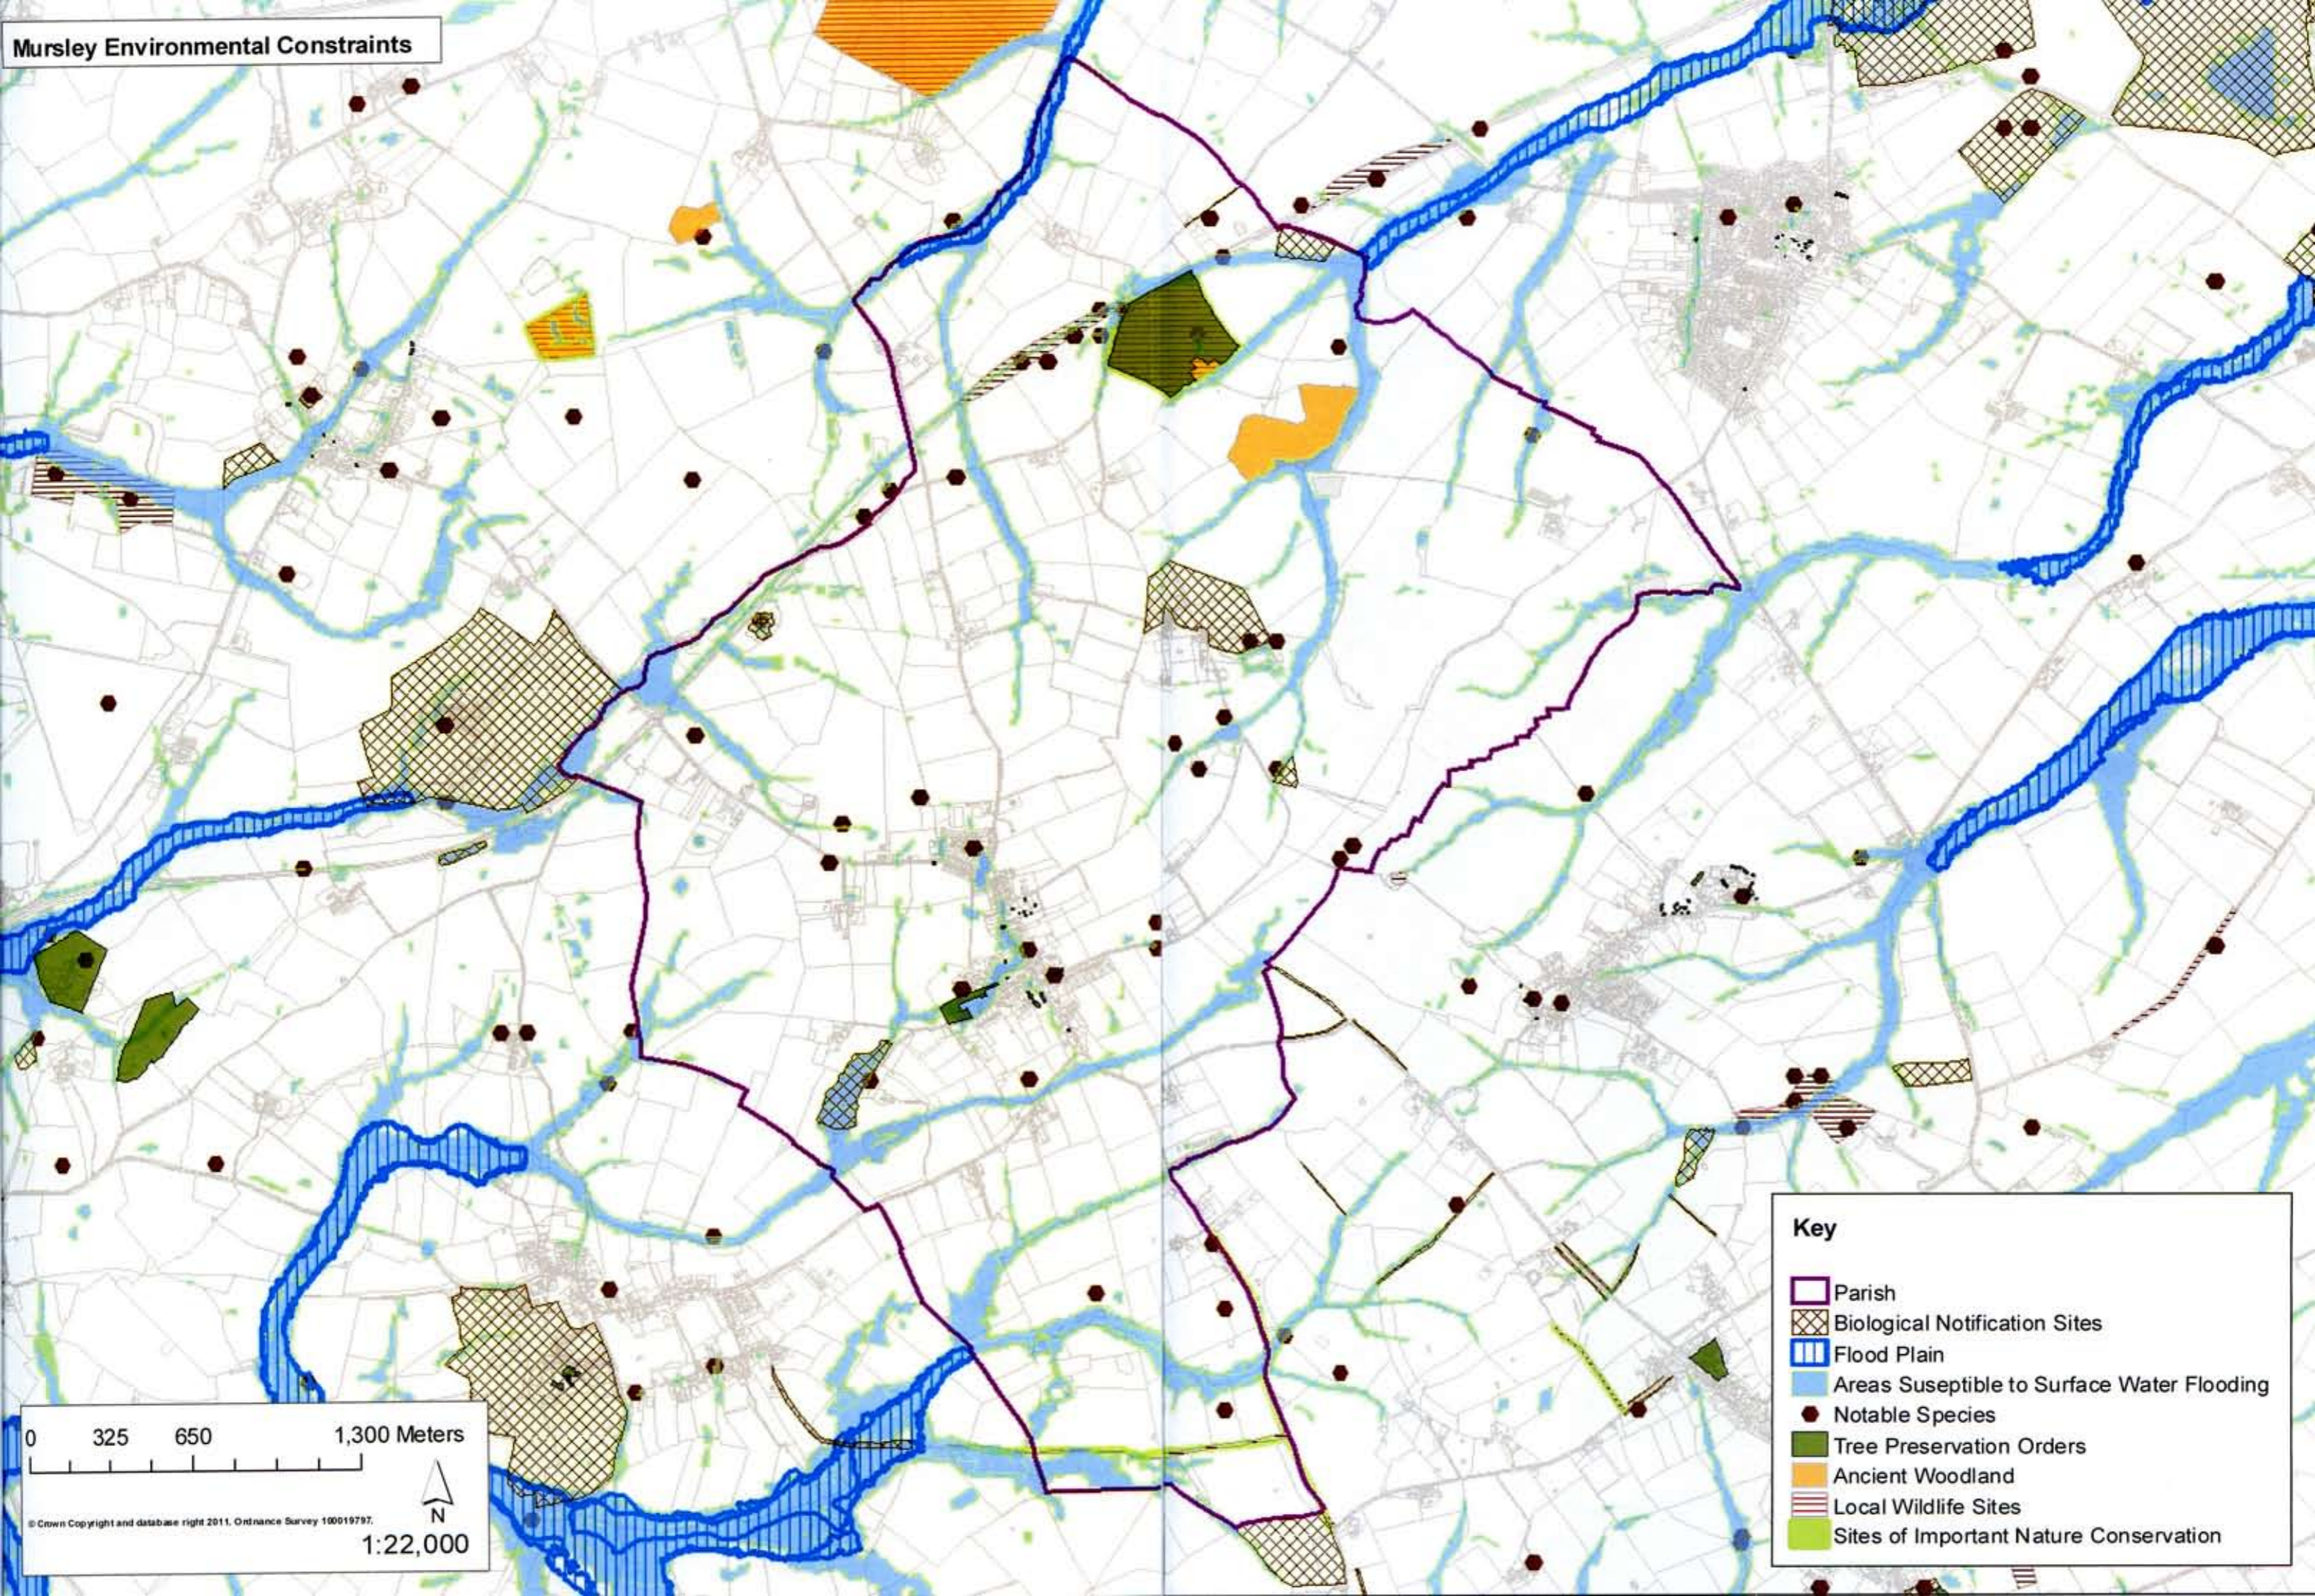

Mursley Environmental Constraints

Key

- Parish
- Biological Notification Sites
- Flood Plain
- Areas Suseptible to Surface Water Flooding
- Notable Species
- Tree Preservation Orders
- Ancient Woodland
- Local Wildlife Sites
- Sites of Important Nature Conservation

0 325 650 1,300 Meters

© Crown Copyright and database right 2011. Ordnance Survey 100019797.

N

1:22,000