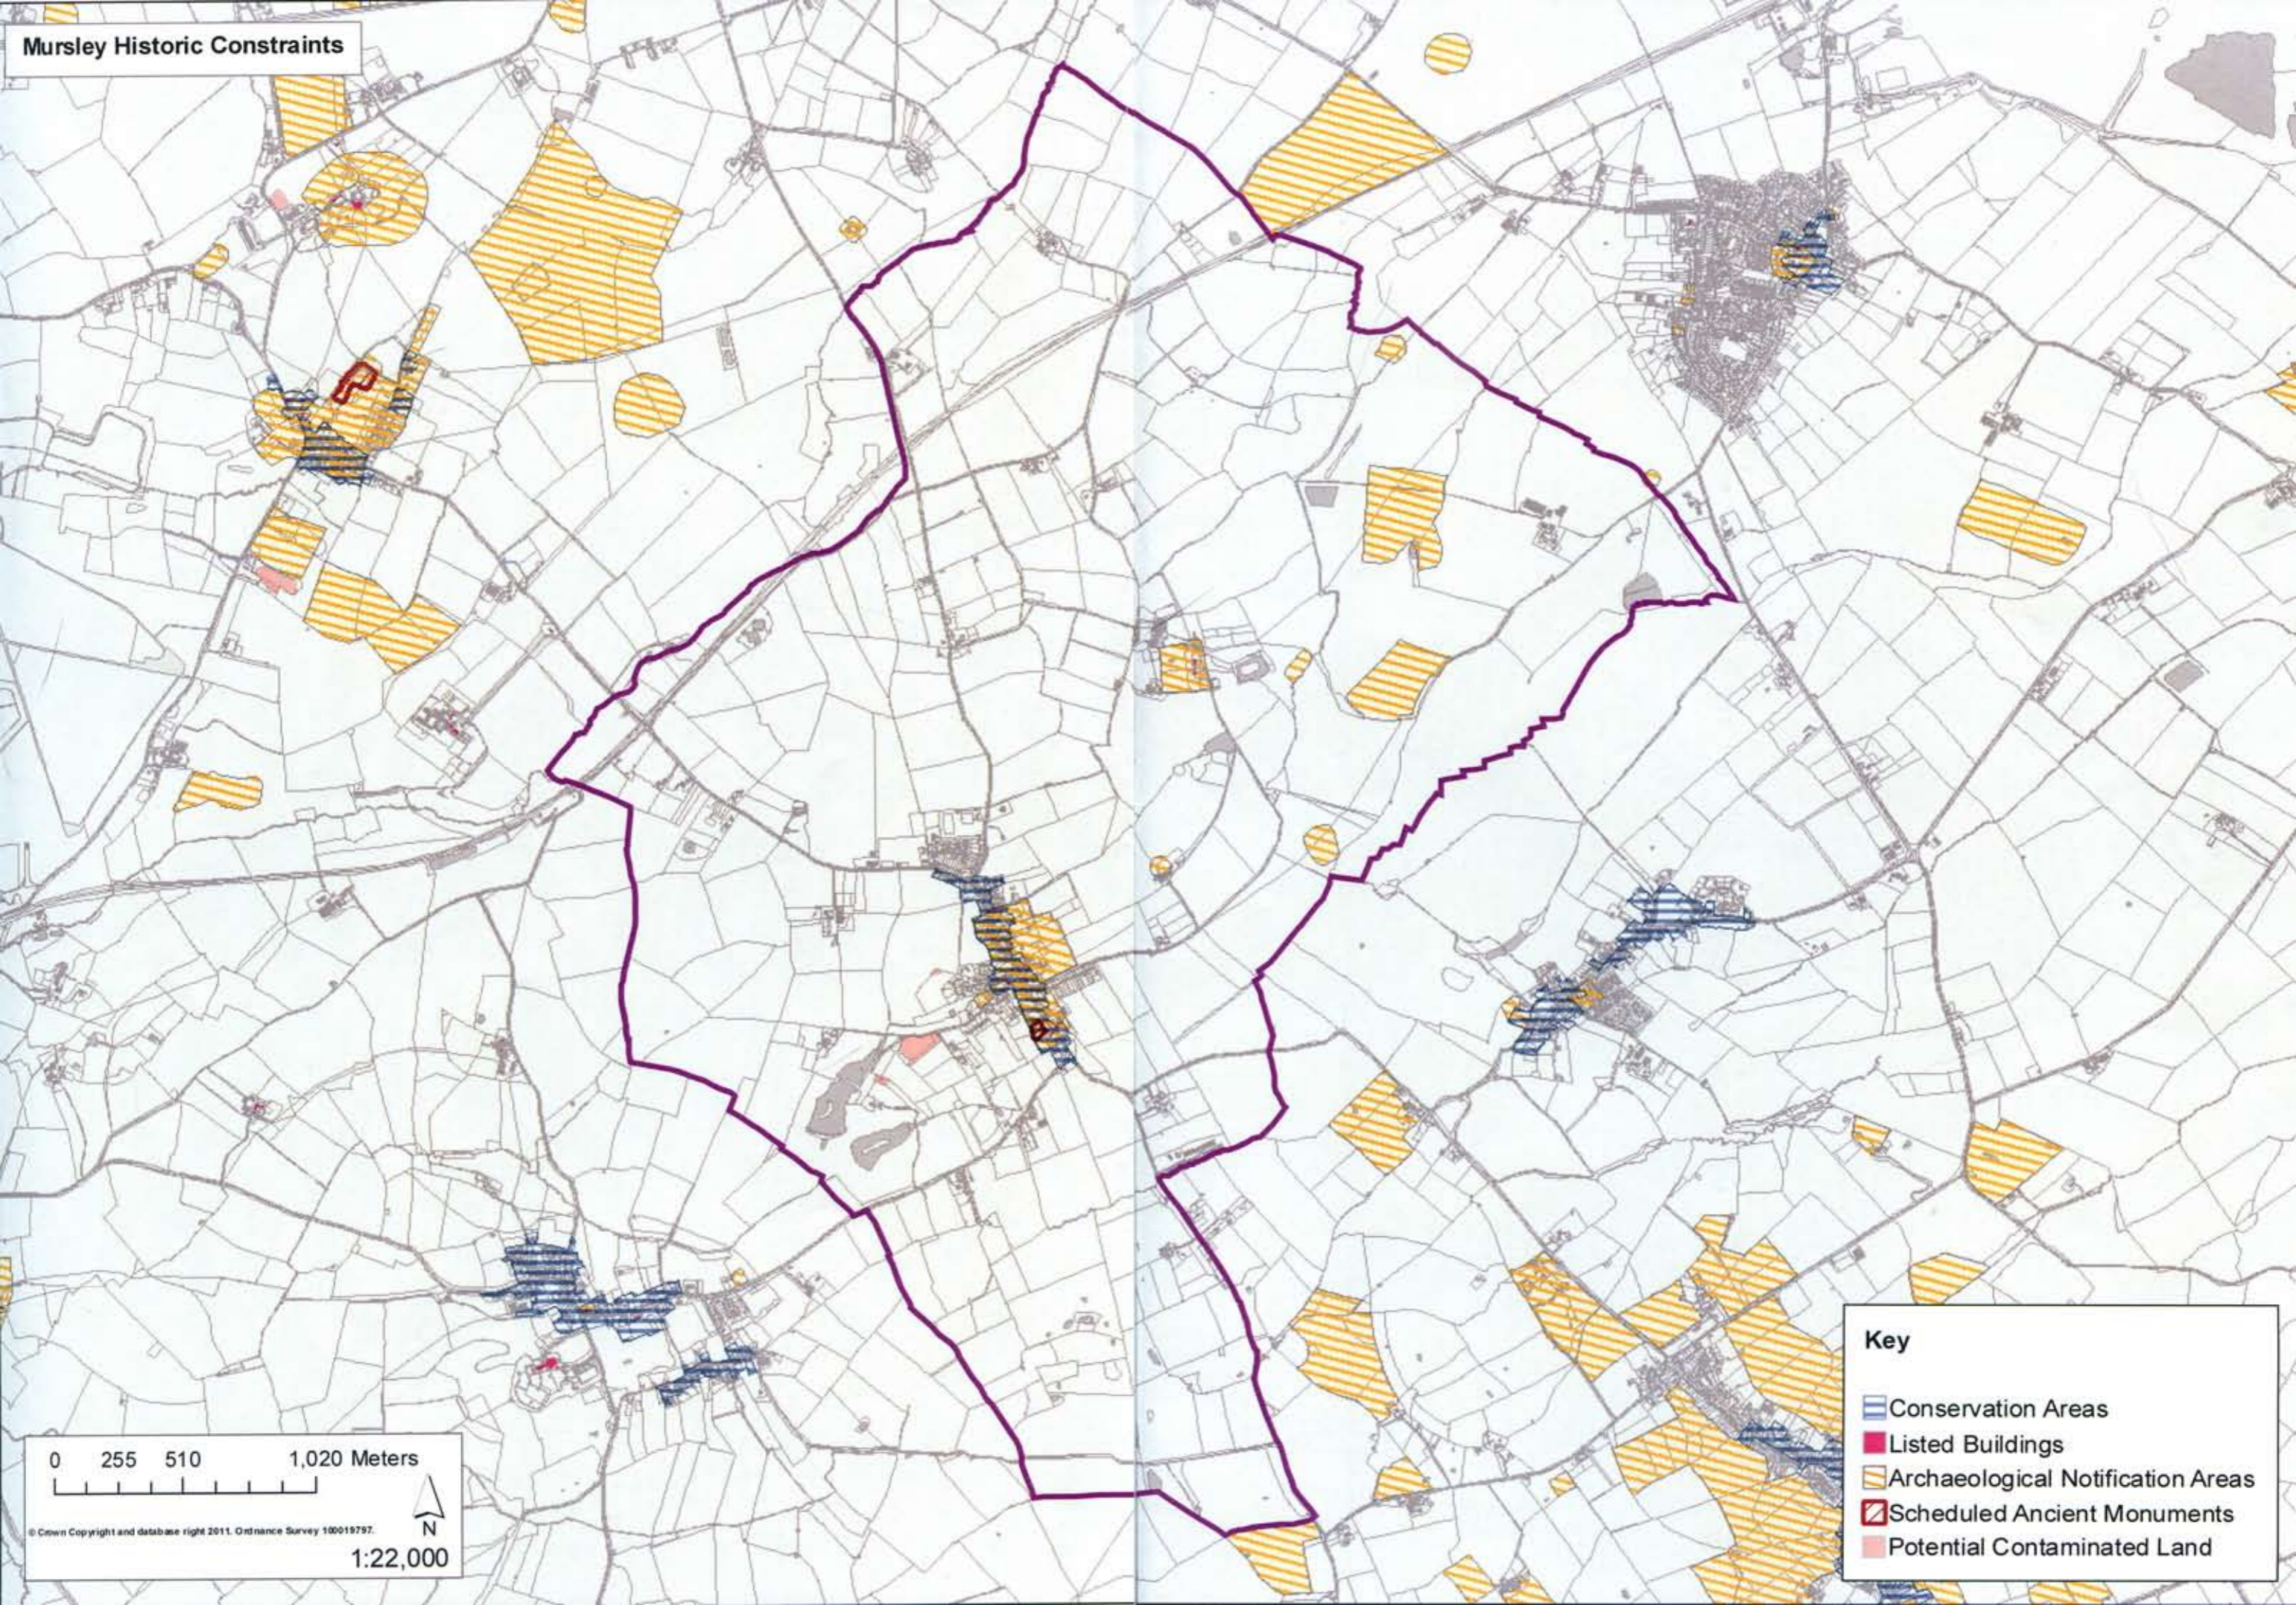

Mursley Historic Constraints

0 255 510 1,020 Meters

© Crown Copyright and database right 2011. Ordnance Survey 100019797.
1:22,000

Key

- Conservation Areas
- Listed Buildings
- Archaeological Notification Areas
- Scheduled Ancient Monuments
- Potential Contaminated Land